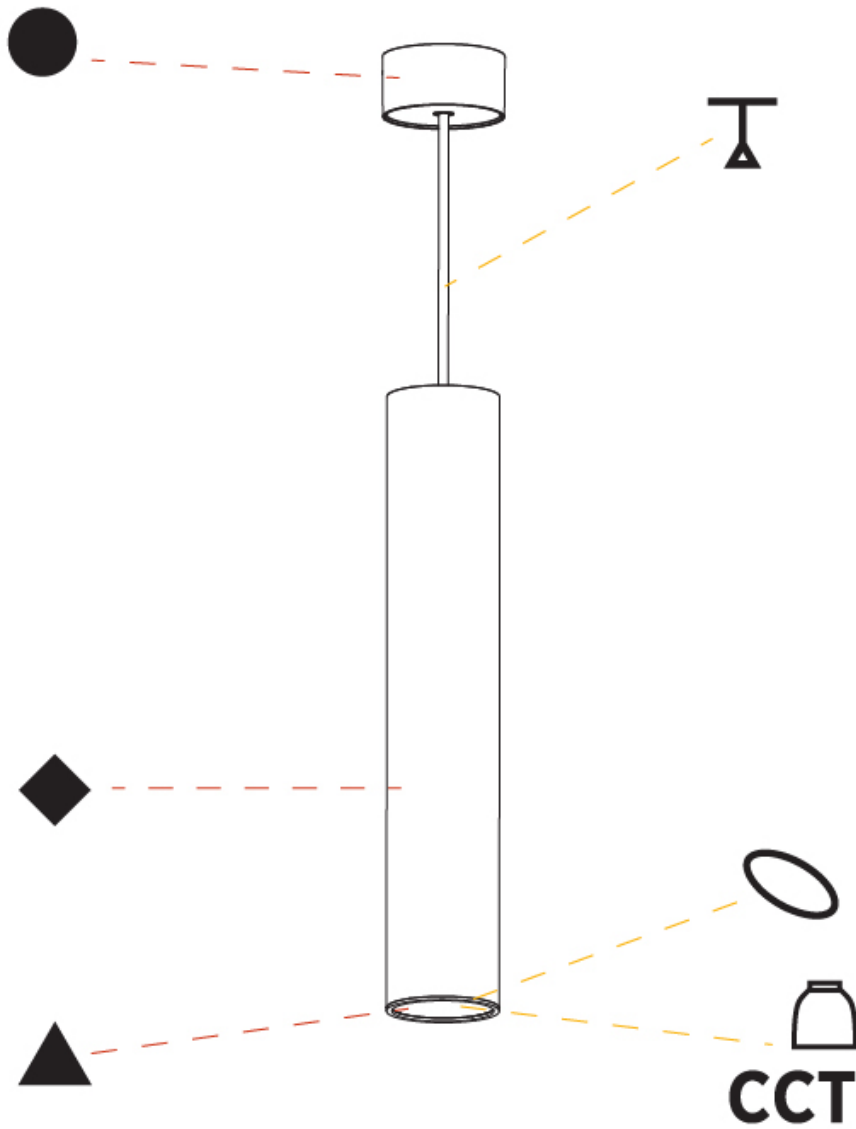

HANGOVER MONOPOINT SURFACE CANOPY SUSPENSION

A300170-

PROJECT	
TYPE	
SPECIFIER	
QUANTITY	
DATE	

A